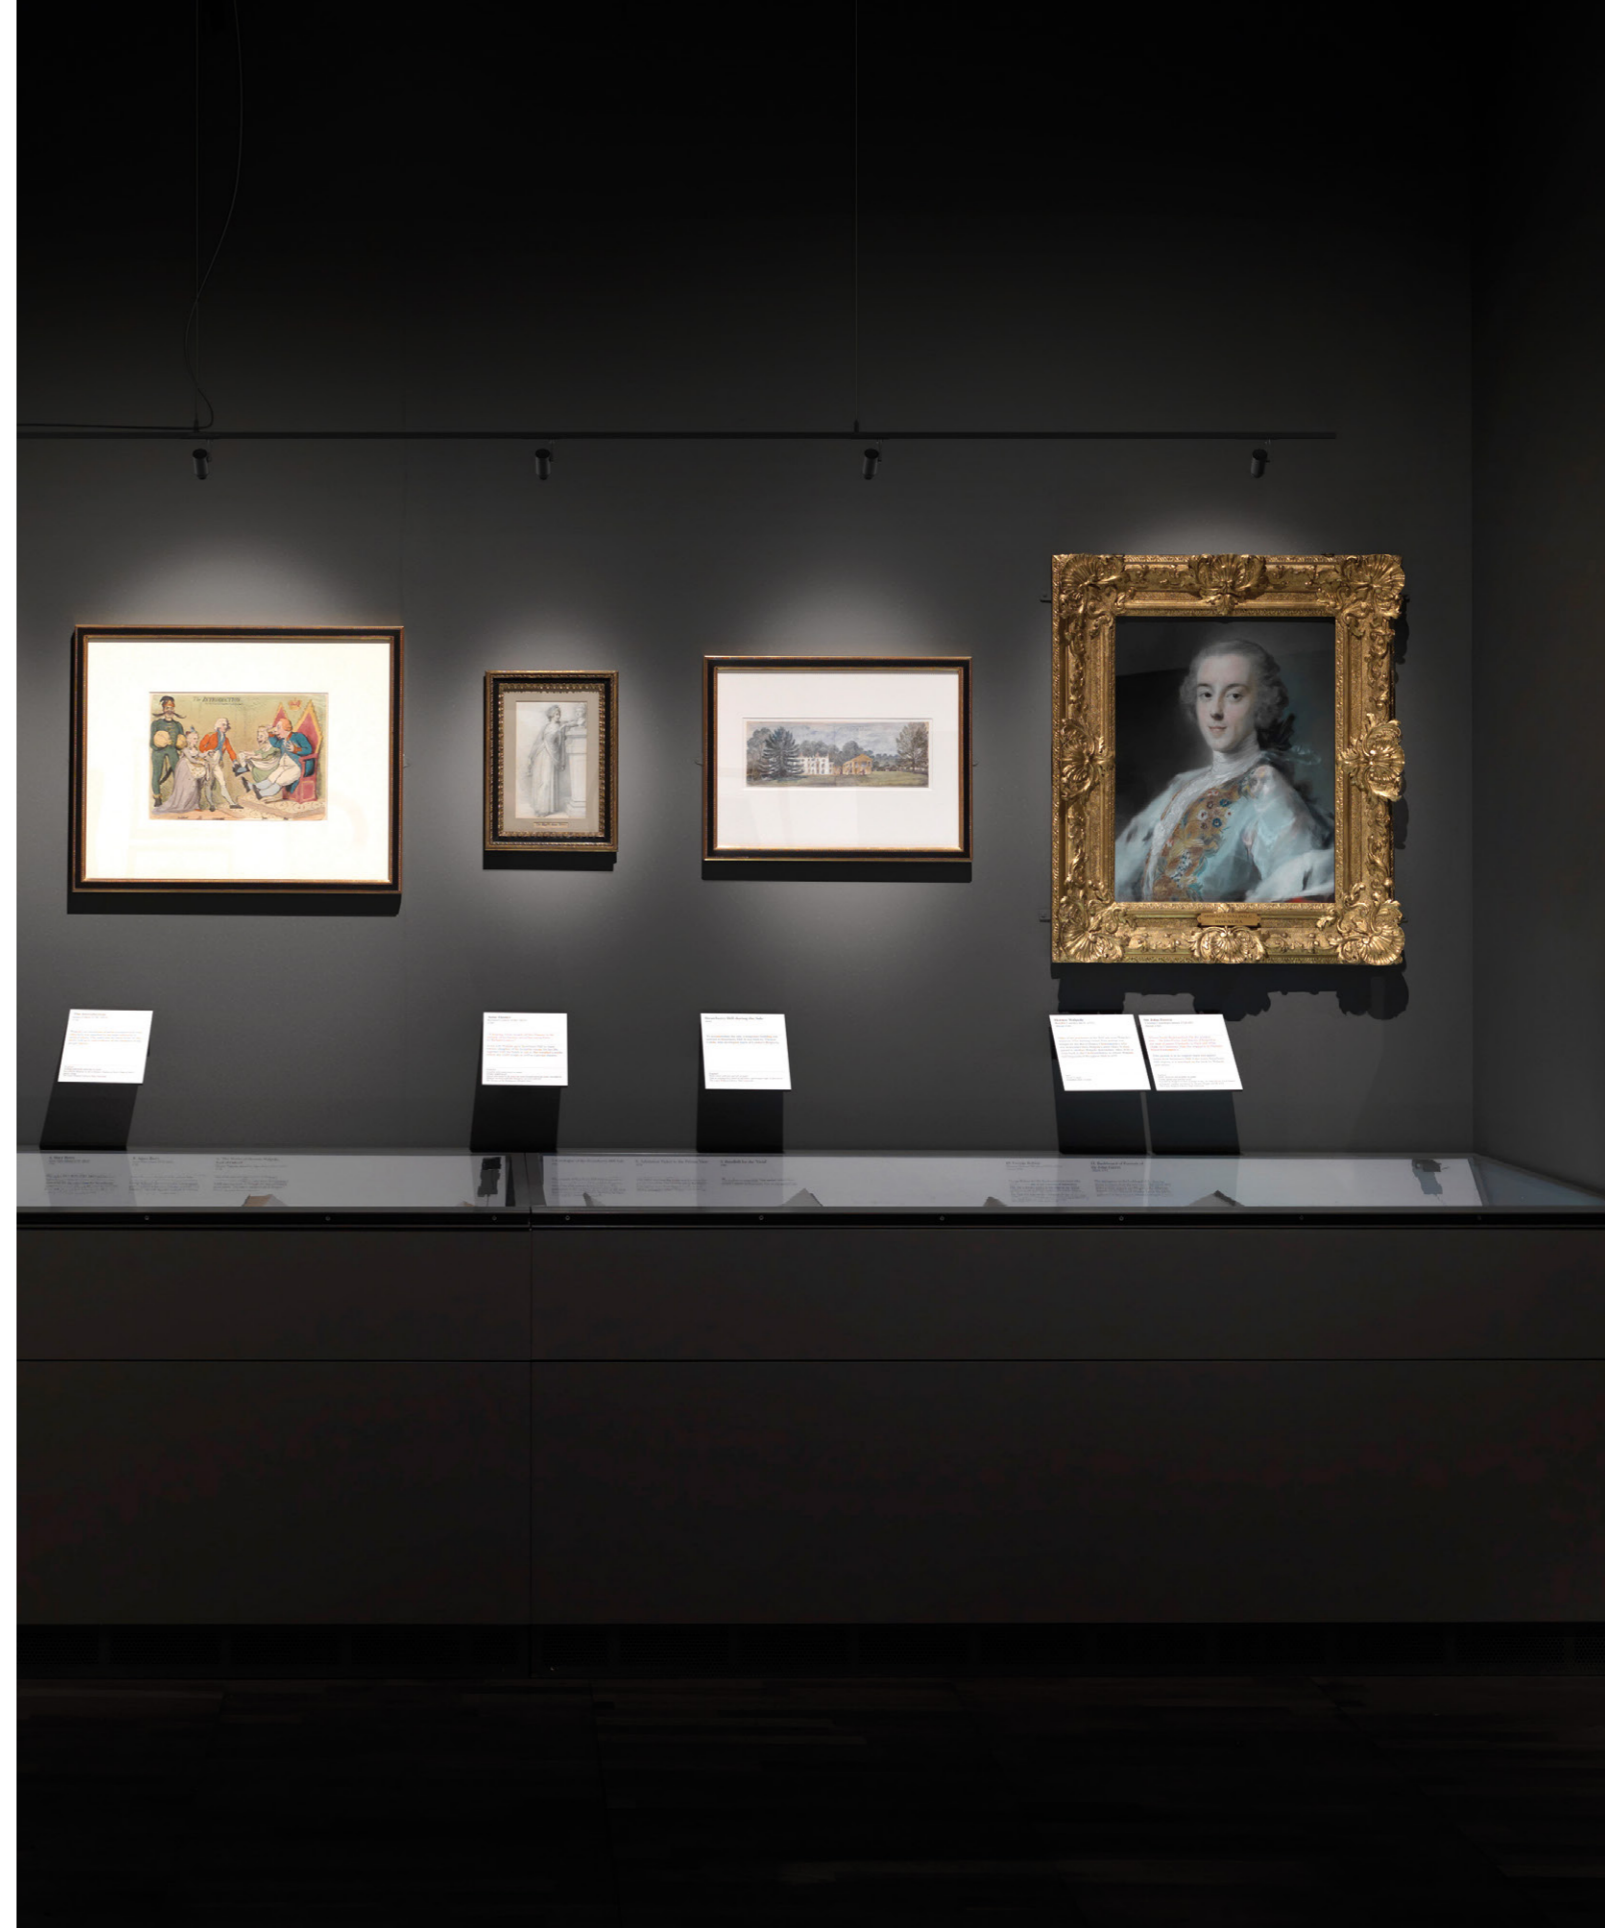

MORE INFO >>

reddot winner 2020
innovative product

reddot winner 2020
lighting design

archiproducts
DESIGN AWARDS

WINNER
2020

www.jokerlight.com

Olmos Estudio | Builder: STR - Soluciones técnicas, obras y rehabilitación | Photography: Diego Opazo Fotografía(Left)
Photography: VEM Pictures - Charles Hosea Photography (right)