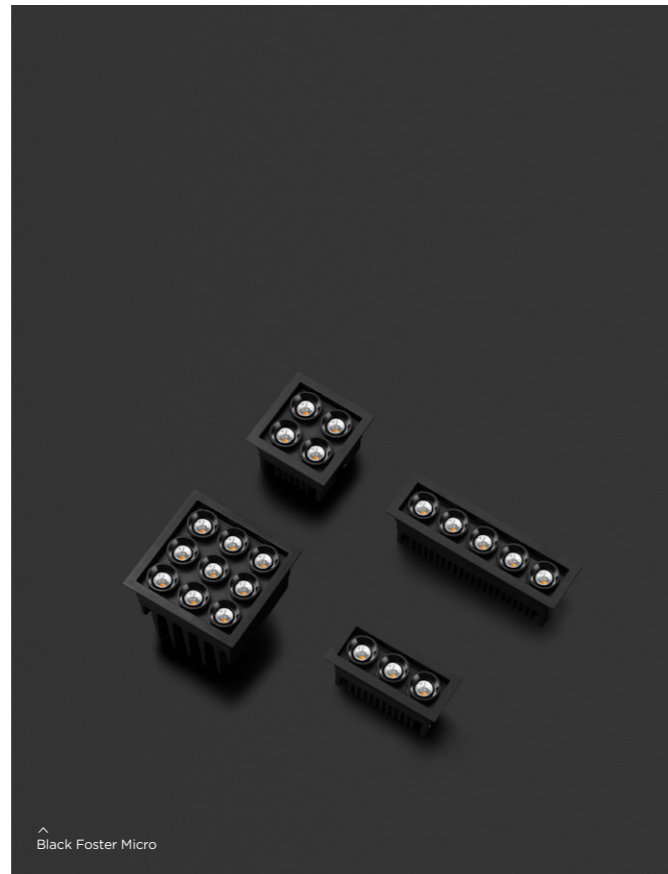

Black Foster Micro

RECESSED / SURFACE