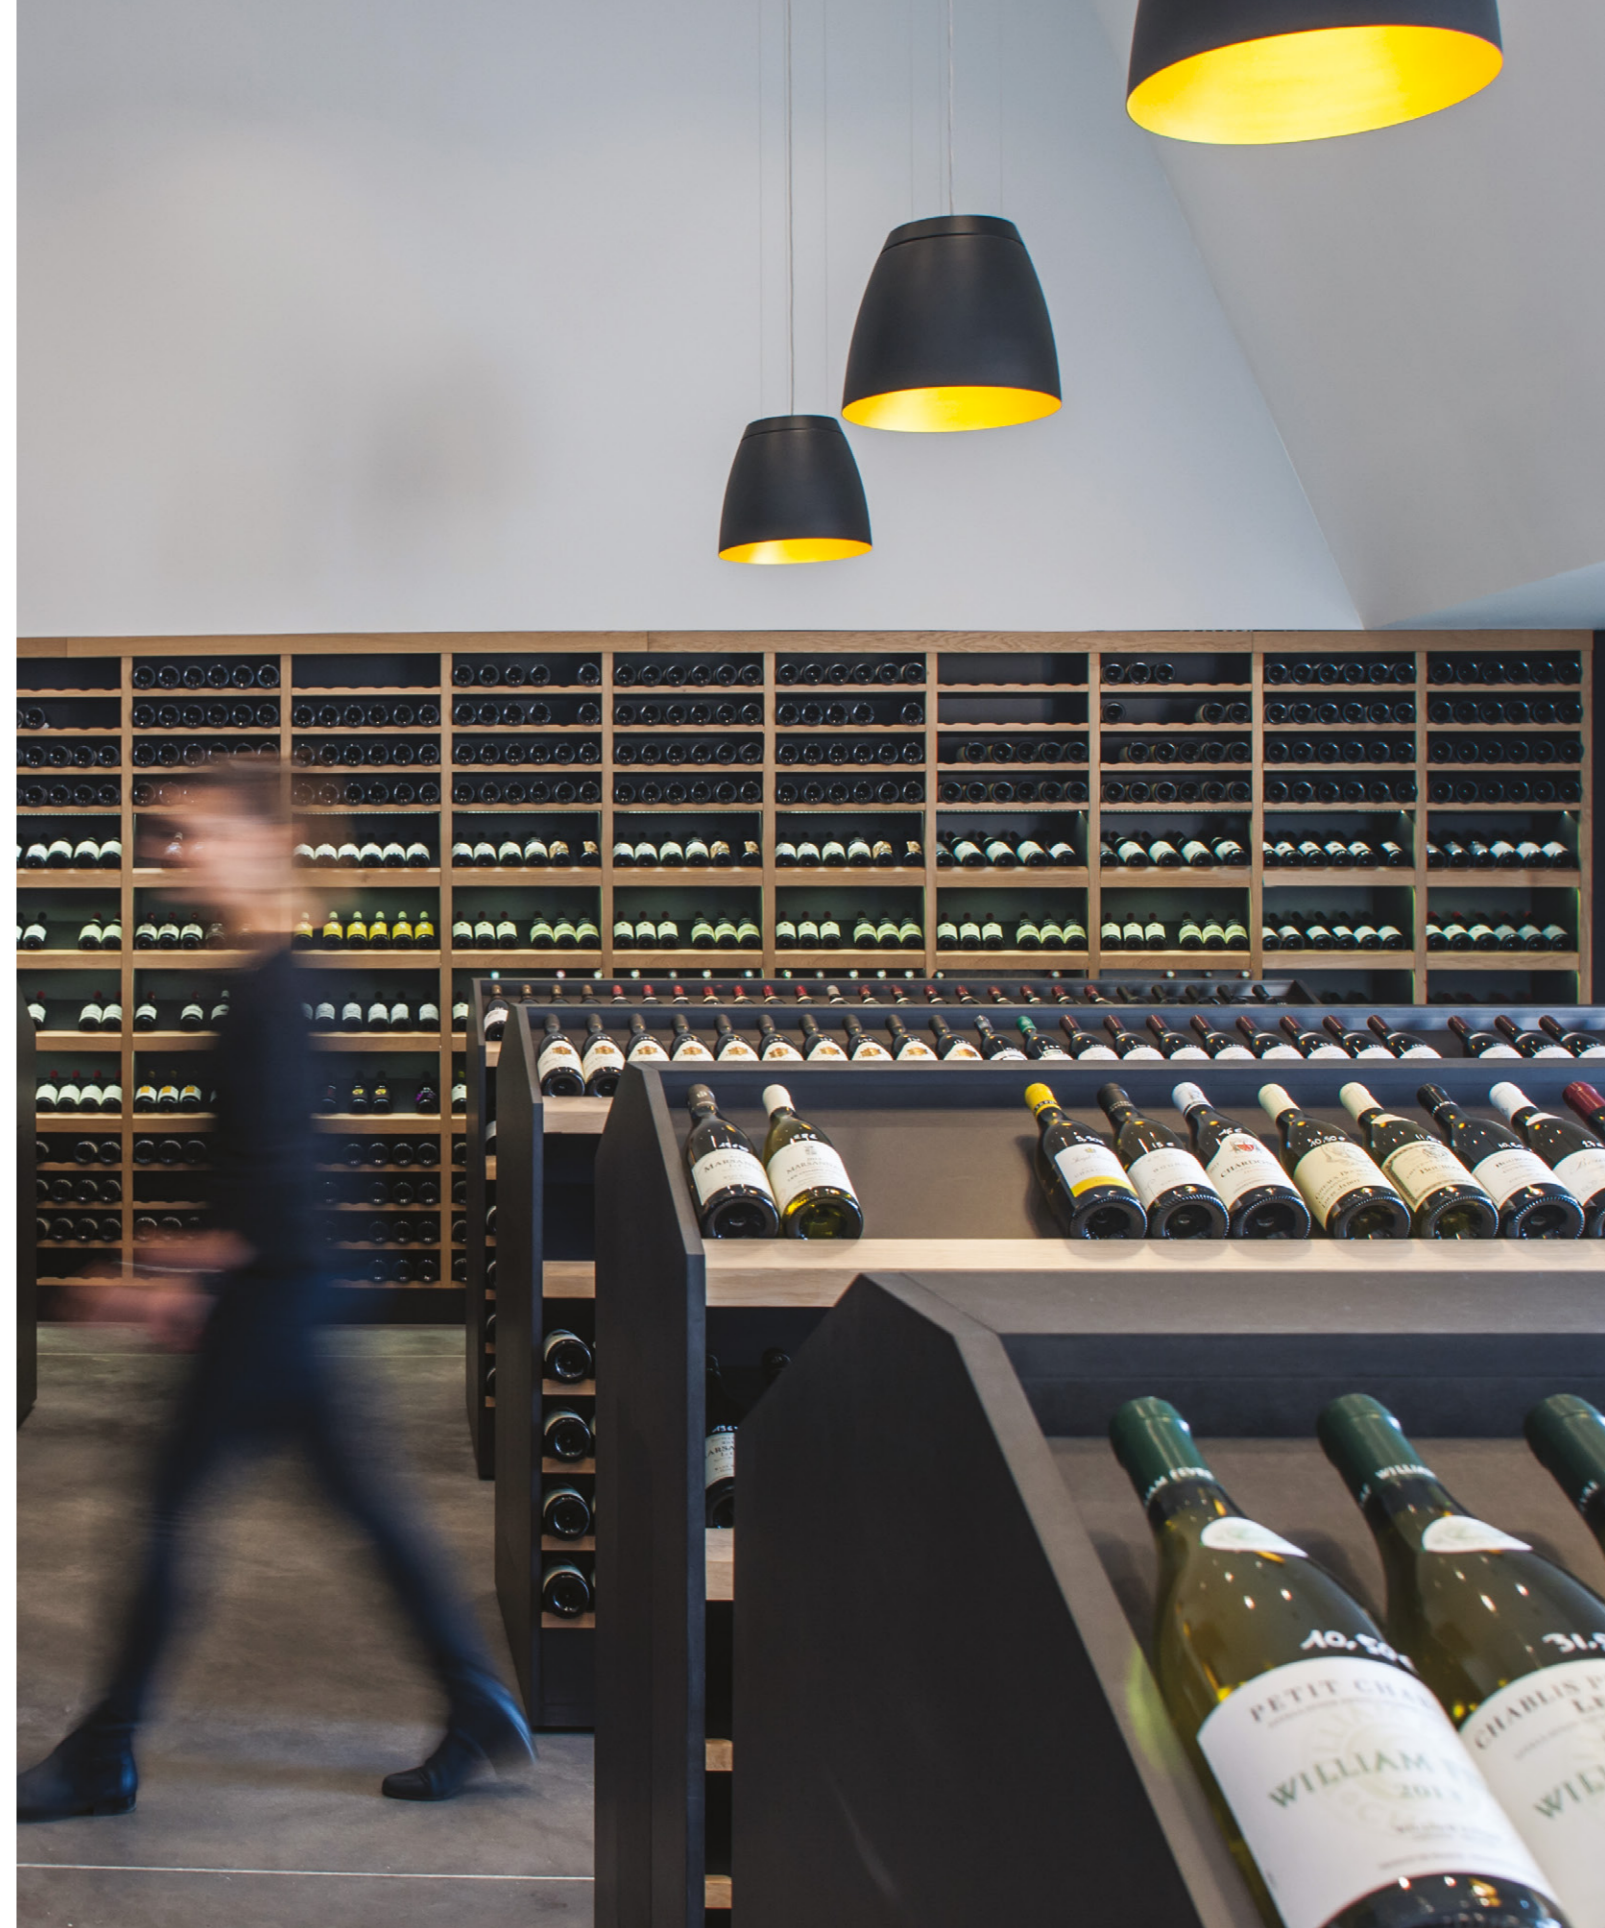

# Salt

DESIGN WITH A DECORATIVE PRESENCE

MORE INFO >>

[www.jokerlight.com](http://www.jokerlight.com)

Caves Carrière Winery | Architecture: Godart + Roussel Architectes | Photography: Jonas Jacquet (right)