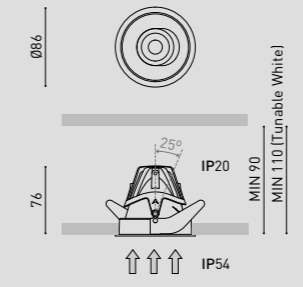

MacAdam Step 3 EXCL* 355° 25° Ø79 54°

○	BEAM	LOR
1	29°	82%
2	43°	83%
3	54°	80%

OPTIONAL ACCESSORY

BUDDY Tilt

High Chromatic LED

NOT SOLD SEPARATELY | AFFECTS THE LIGHTING PARAMETERS

COLOUR | W □ | N ■ | WG □ | NG ■ | WN □ | MATERIAL | AL | PC/PMMA