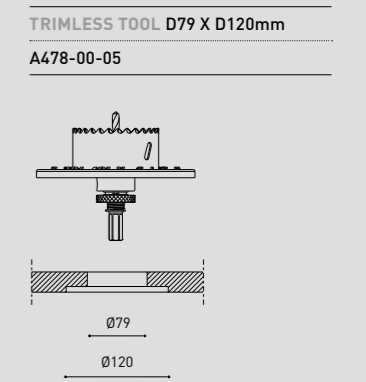

COLOUR | W □ | N ■ | G ■ | MATERIAL | AL | PC/PMMA

COLOURS MAY AFFECT THE LIGHTING PARAMETERS
OTHER CCT OPTIONS PLEASE CONSULT