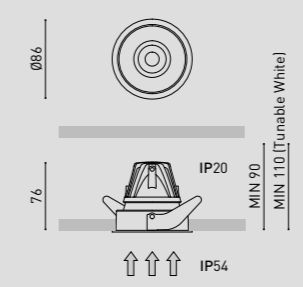

COLOUR | W | N | WG | NG | WN | MATERIAL | AL | PC/PMMA

COLOURS MAY AFFECT THE LIGHTING PARAMETERS
OTHER CCT OPTIONS PLEASE CONSULT