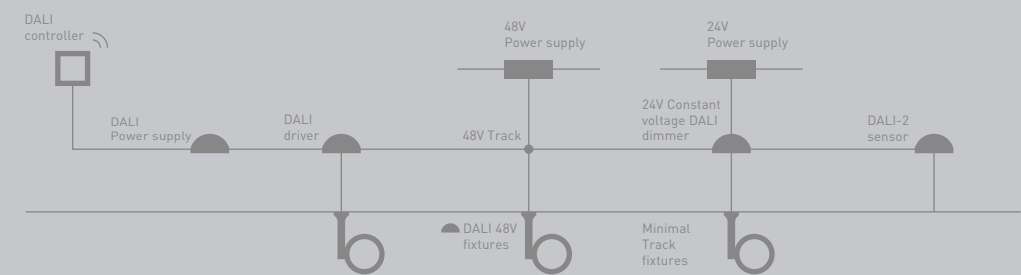

DALI

DALI ist eines der am weitesten verbreiteten Dimmsysteme für digital adressierbare Beleuchtung. Es ermöglicht die Fernsteuerung der Leuchten und seine einfache Installation erleichtert die Schaffung flexibler Beleuchtungssysteme für jede Projektgröße.

0434-01-14	Dali Power Supply

0433-01-30	Dali Controller The extremely compact application controller for Dali-2-based applications can be commissioned wirelessly via smartphone or tablet thanks to a Bluetooth interface and the sCS commissioning app.

0433-01-31	Dali-2 Sensor

0433-01-32	Constant Voltage Dali Dimmer Intelligent digital dimmer (DALI-2) with constant output voltage.